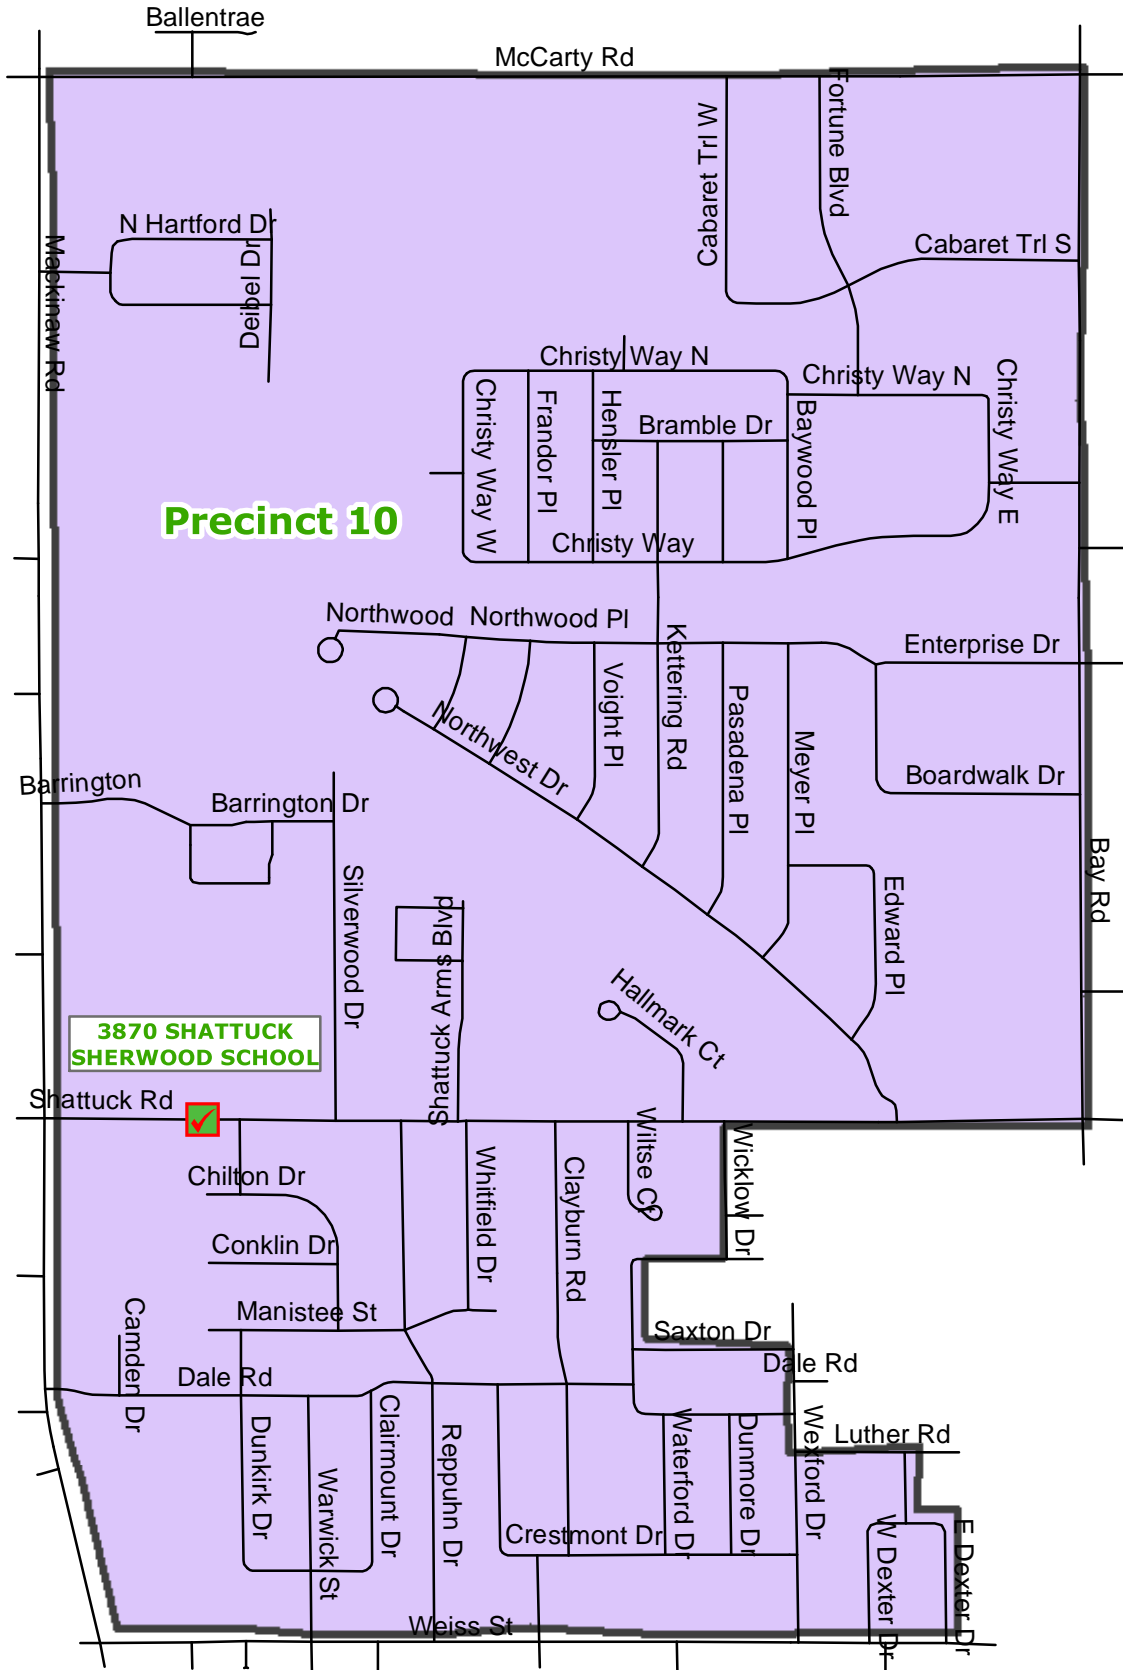

Saginaw Charter Township

Current Saginaw County Commission Districts & Saginaw Charter Township Precincts 2004

Precinct 10 District 12

Precinct 10

**3870 SHATTUCK
SHERWOOD SCHOOL**