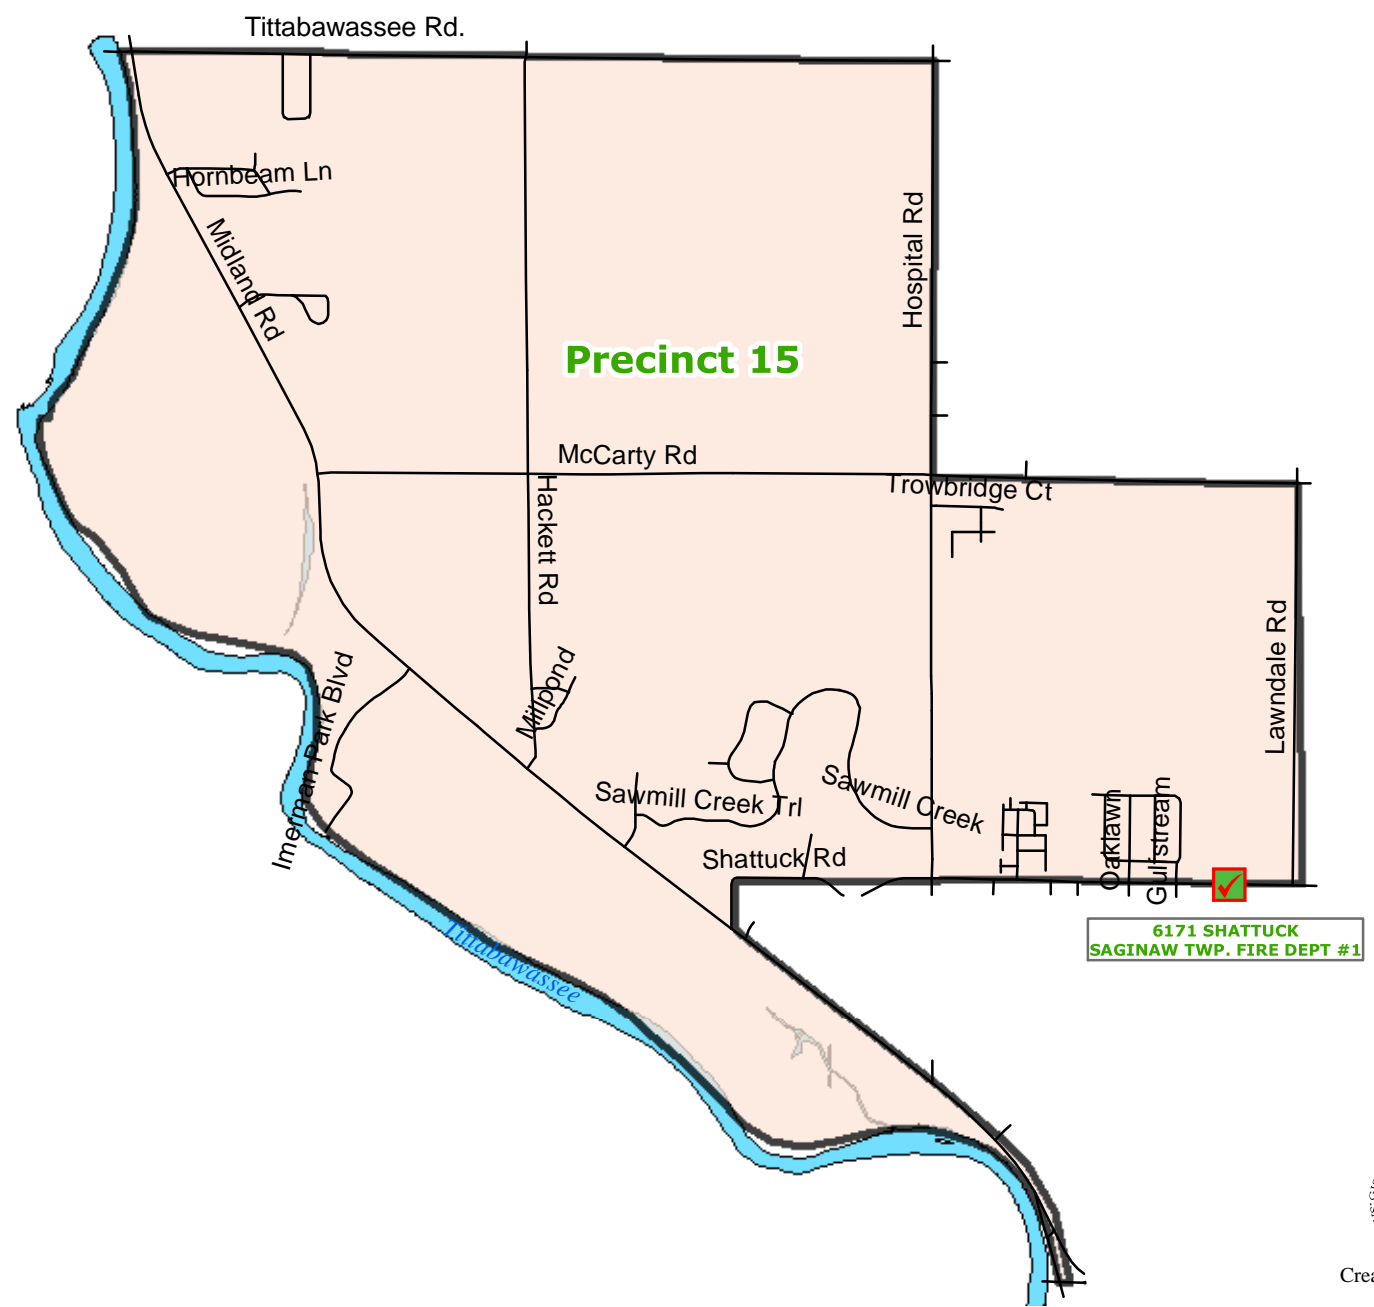

Saginaw Charter Township

Current Saginaw County Commission Districts & Saginaw Charter Township Precincts 2004

Precinct 15 District 13

6171 SHATTUCK
SAGINAW TWP. FIRE DEPT #1