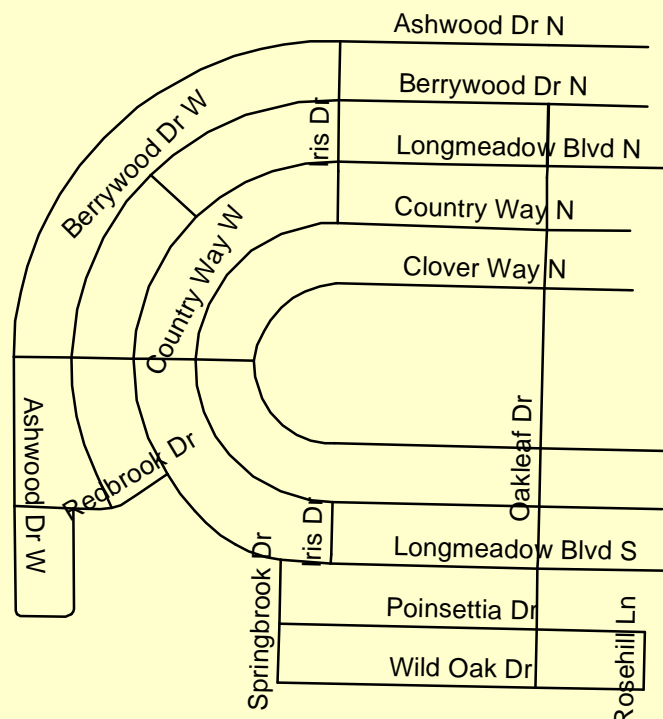

# Saginaw Charter Township

## Current Saginaw County Commission Districts & Saginaw Charter Township Precincts 2004

### Precinct 16 District 13

Tittabawassee Rd

Precinct 16

6400 MCCARTY  
ST. JOHN VIANNEY

Hospital Rd

Lawndale Rd

Lawndale R

Lawndale Rd

ISLAND

McCarty Rd